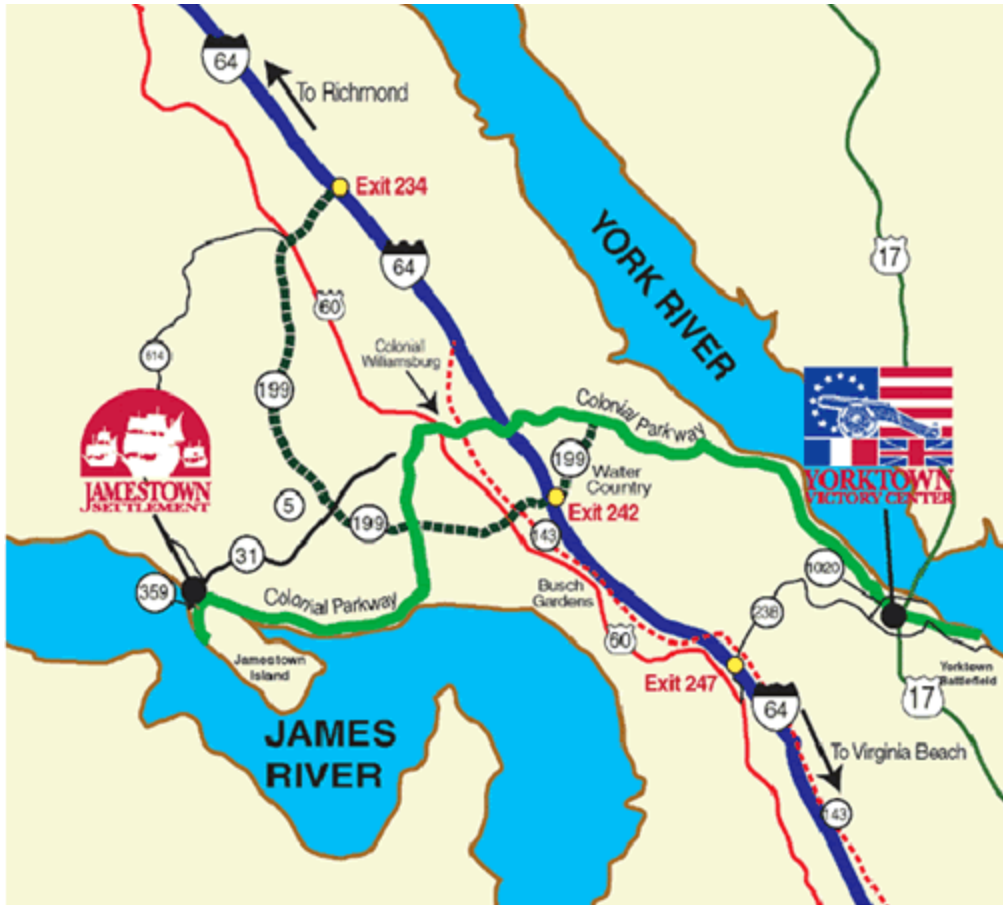

Jamestown Settlement is located on Route 31 South, adjacent to Historic Jamestowne, just 10 minutes from the restored area of Williamsburg, Va. From Richmond, take I-64 to Exit 234 (Lightfoot). Turn right onto Route 199. Follow Route 199 for eight miles and turn right at the second traffic light onto Jamestown Road (Route 31).

From Hampton Roads, take I-64 west to Exit 242A. Follow Route 199 for five miles. Turn left at the fourth traffic light onto Jamestown Road.

All: Drive four miles on Jamestown Road, and turn left at the Jamestown Settlement sign, onto Route 359. Turn right into the museum parking lot. Parking is free at Jamestown Settlement.

For Map searching use the following addresses:
Jamestown Settlement : 2218 Jamestown Road, Route 31 S., Williamsburg, 23185
GPS coordinates:
37.225069,-76.786218